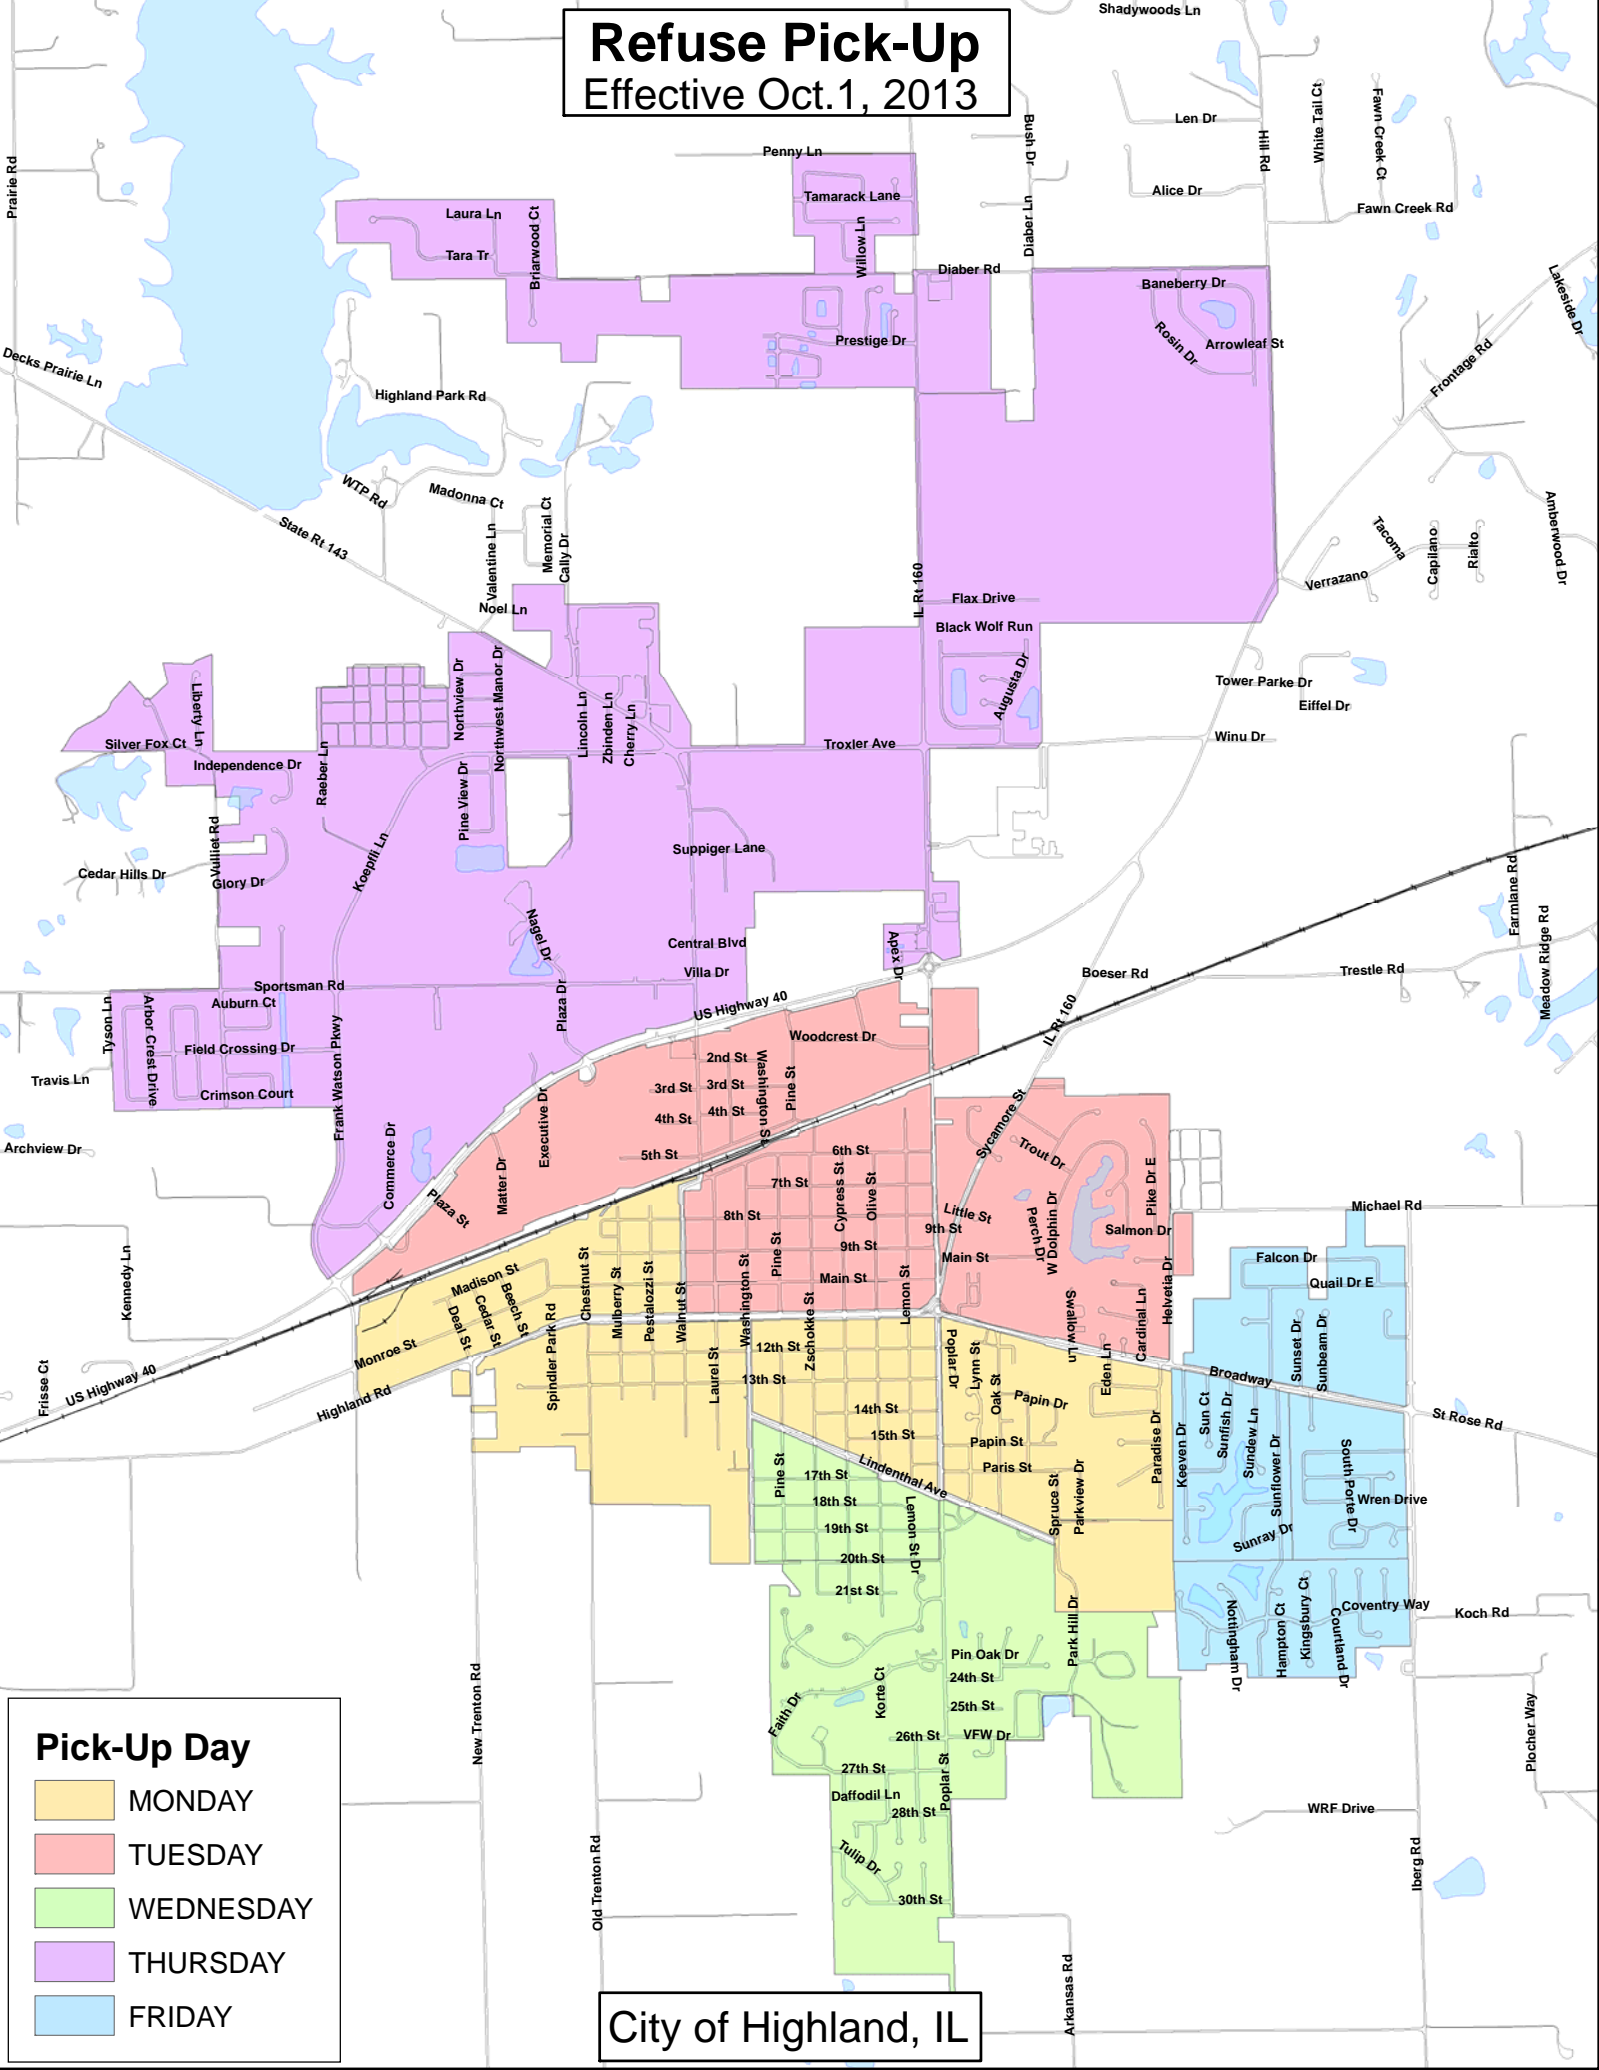

Refuse Pick-Up

Effective Oct.1, 2013

Pick-Up Day

- MONDAY
- TUESDAY
- WEDNESDAY
- THURSDAY
- FRIDAY

City of Highland, IL